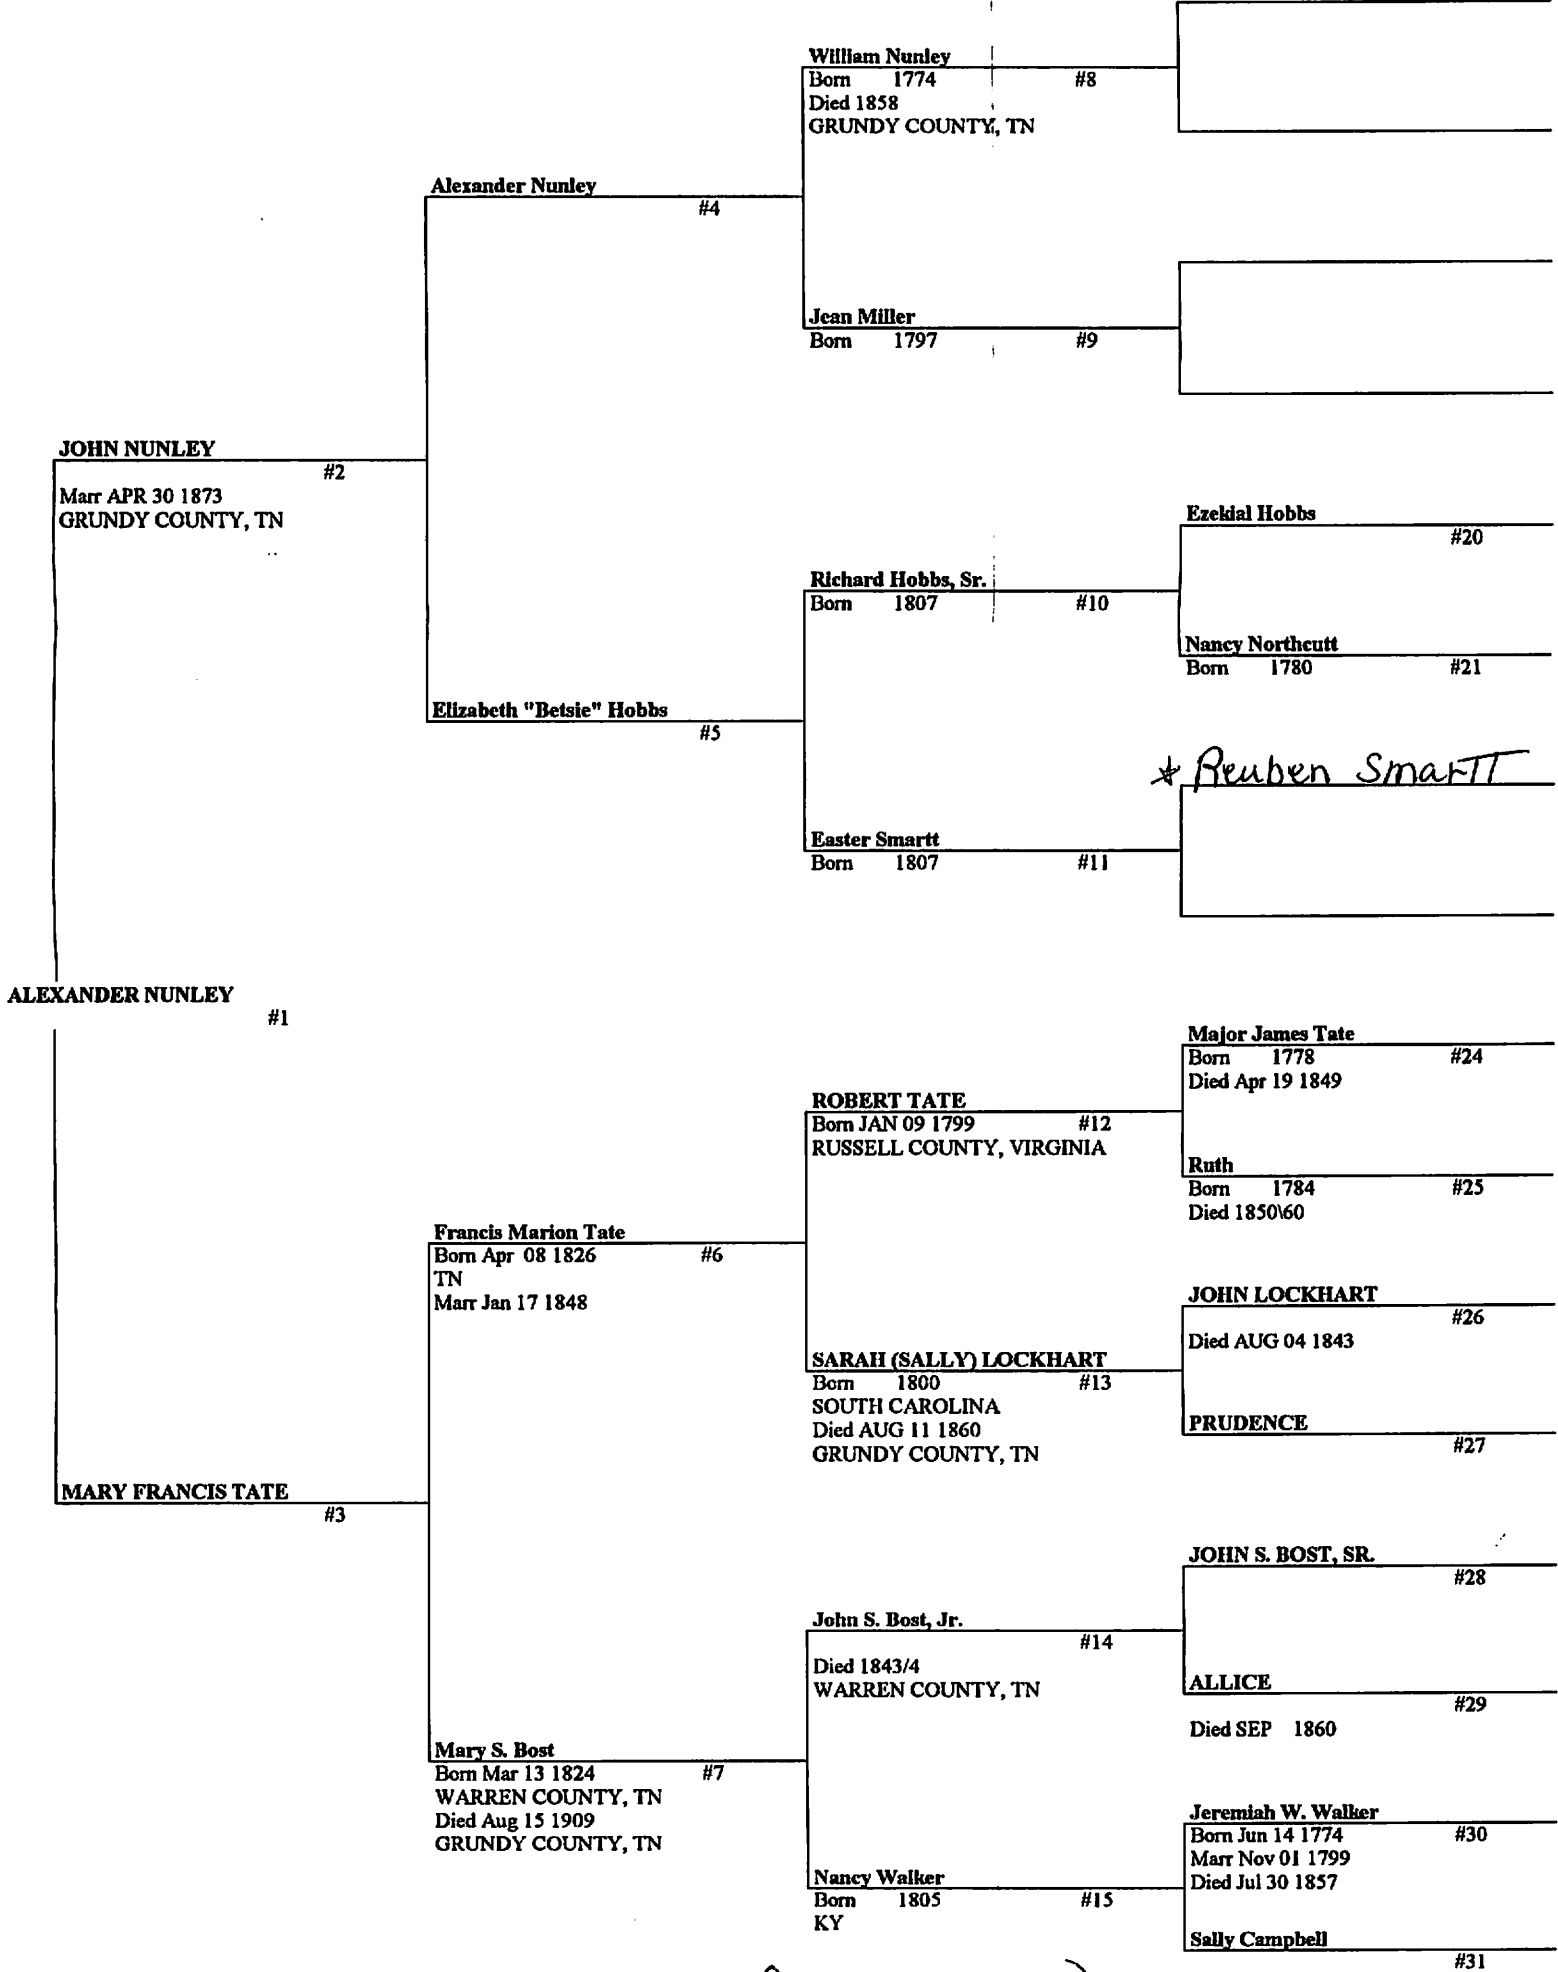

\* I added the Reuben Smartt. He is my line, too. (Gacine W. Denton)